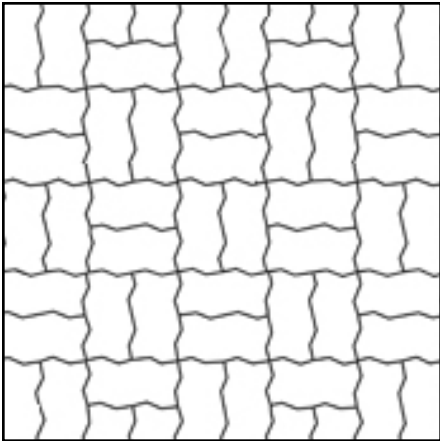

45° Herringbone

90° Herringbone

Running Bond

Basket Weave